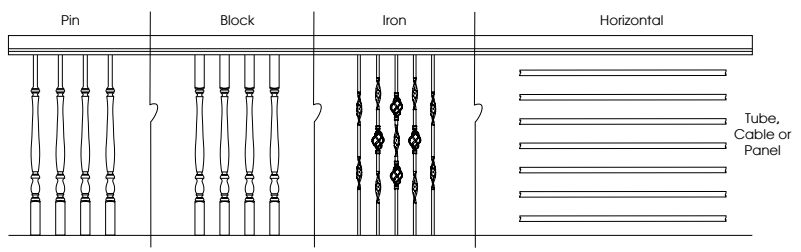

Options for Open Tread Stairways

Standard

7028 Trim Brackets

7029 Trim Brackets

Your Design

Design Choices

Choose the Look

Wood Baluster Options:

Aesthetic Options:

Square Top Balusters

Pin Top Balusters

Horizontal Infill

Design Choices

Iron Baluster Options:

Solid Square	Hollow Square	Solid Round	Hollow Round
			

1/2" Balusters