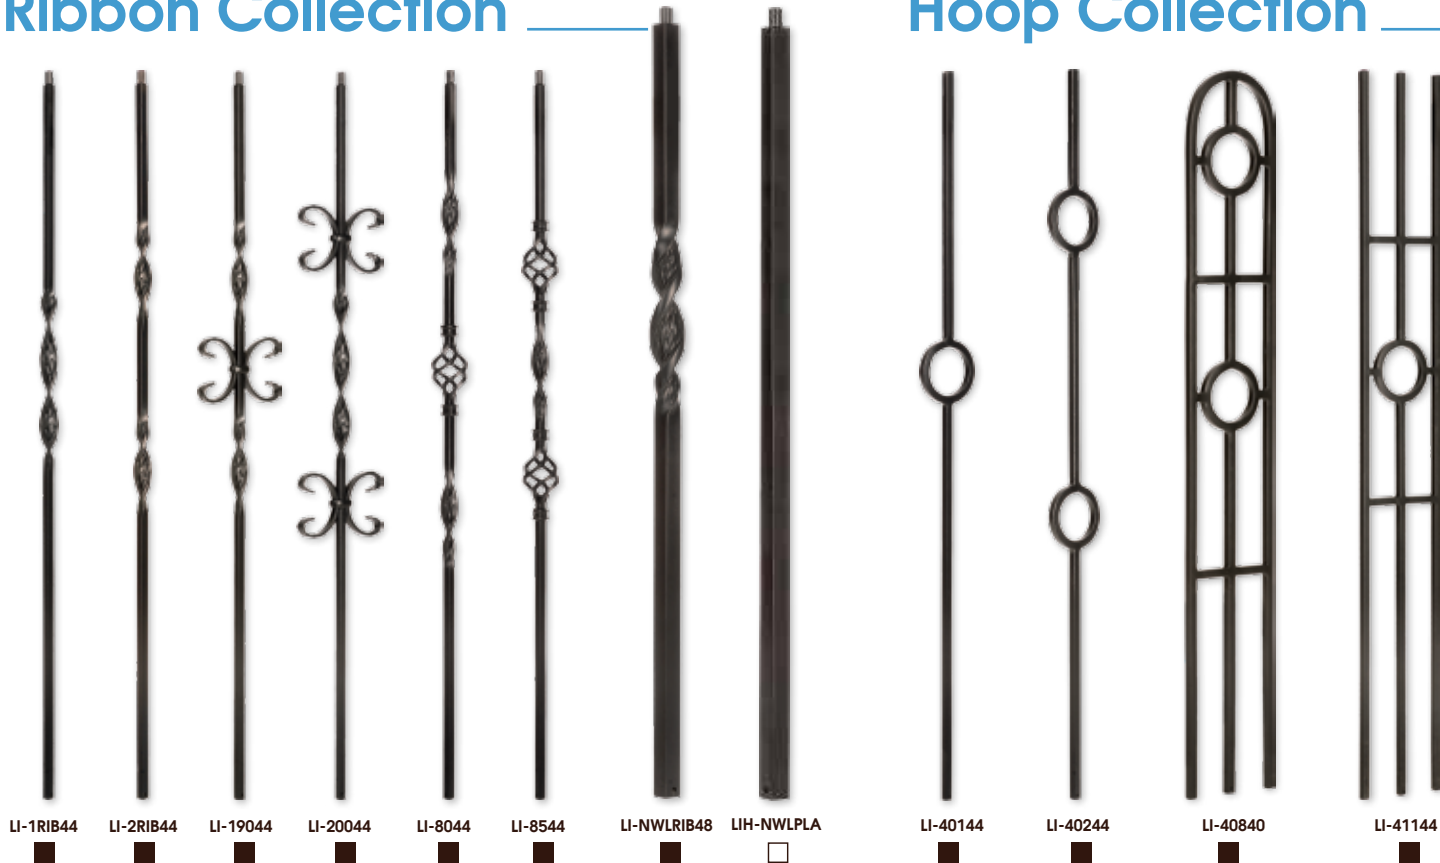

Ribbon Collection

Hoop Collection

Feather

Honeycomb

Pommel

Standard Style Options

Heirloom Collection

LJ-4092