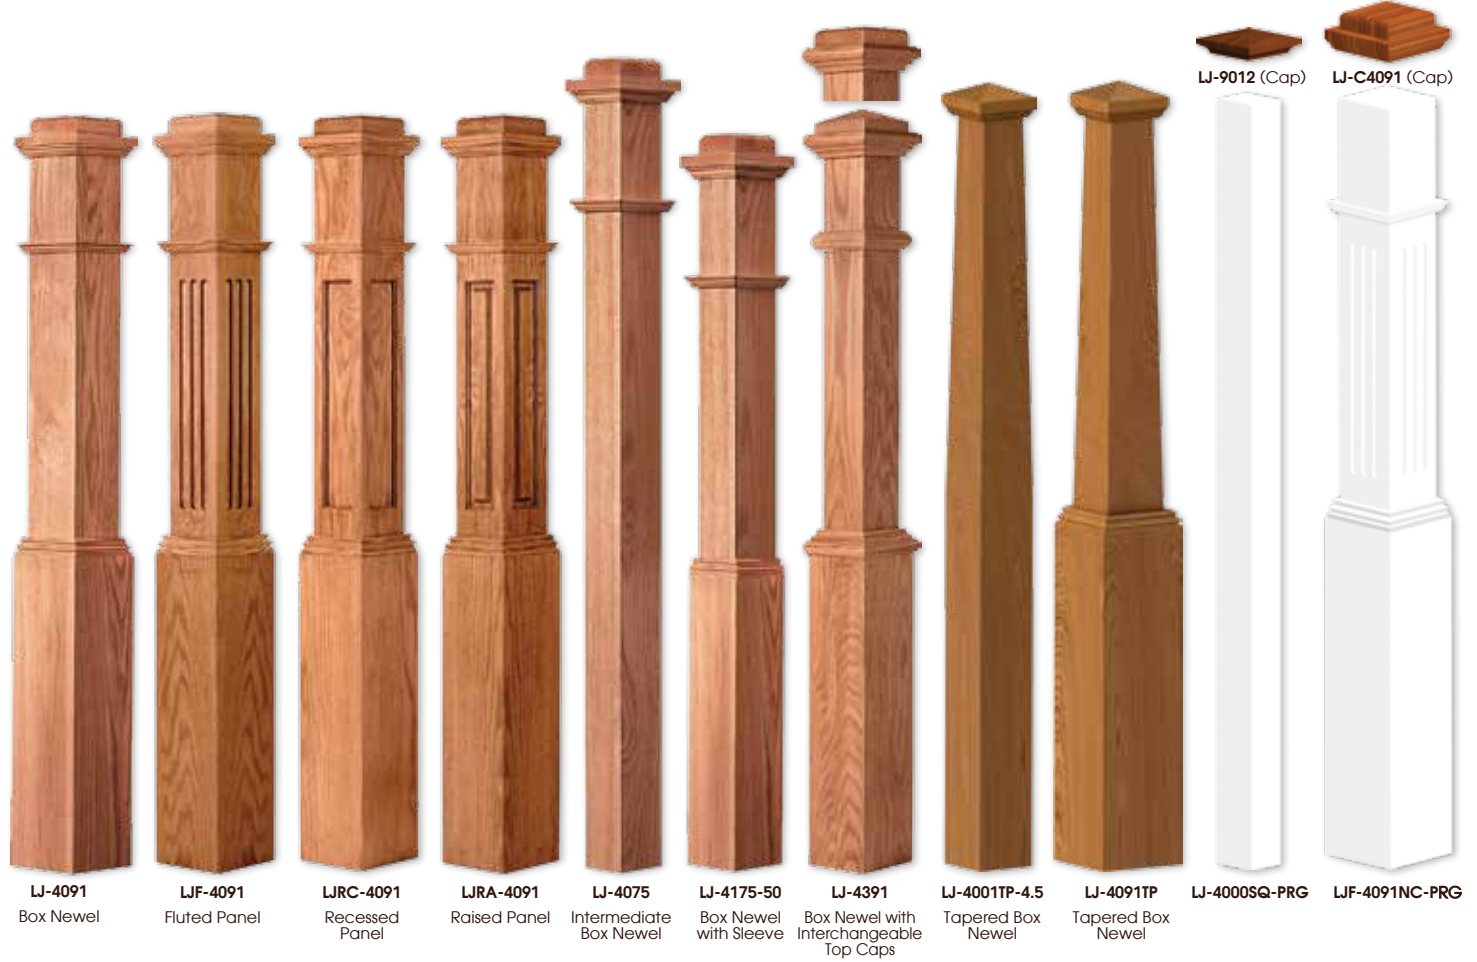

Raised Panel

LJ-4091

Box Newel

LJF-4091

Fluted Panel

LJRC-4091

Recessed Panel

LJRA-4091