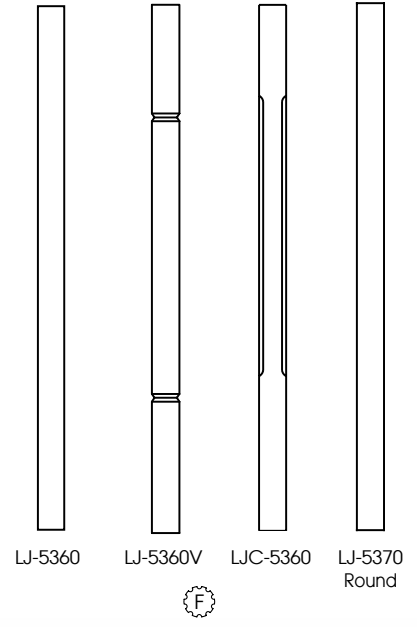

Explore the Options

Clean/Heirloom Collections

See pages 24-25

Horizon Collection

See page 21

Recommended Handrails for these collections