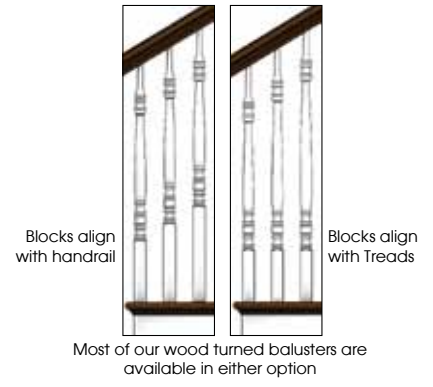

Options for Open Tread Stairways

Standard

7028 Trim Brackets

7029 Trim Brackets

Your Design

Design Choices

Choose the Look

Wood Baluster Options:

Aesthetic Options:

Square Top Balusters

Pin Top Balusters

Horizontal Infill

Design Choices

Iron Baluster Options:

Solid Square	Hollow Square	Solid Round	Hollow Round
			

1/2" Balusters