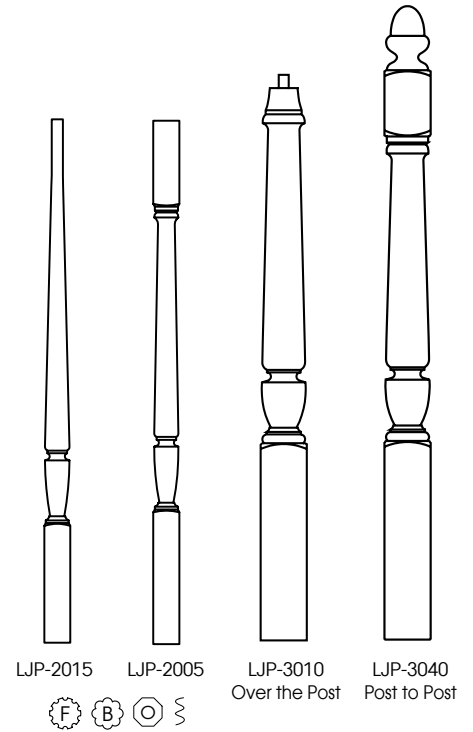

Regent Collection

See page 27