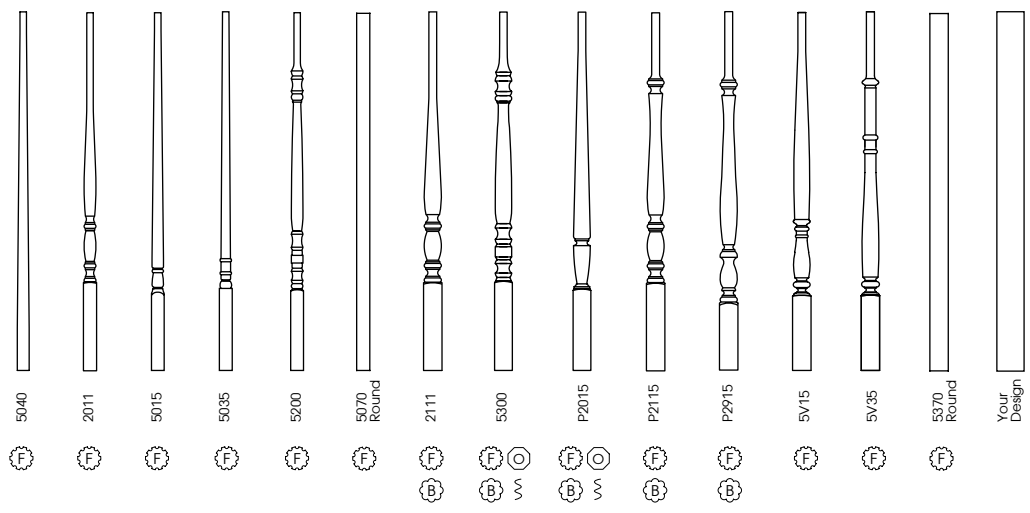

Options for Open Tread Stairways

Standard

7028 Trim Brackets

7029 Trim Brackets

Your Design

Design Choices

Choose the Look

Wood Baluster Options:

Aesthetic Options:

Square Top Balusters

Pin Top Balusters

Horizontal Infill

Design Choices

Iron Baluster Options:

Solid Square	Hollow Square	Solid Round	Hollow Round
			

1/2" Balusters