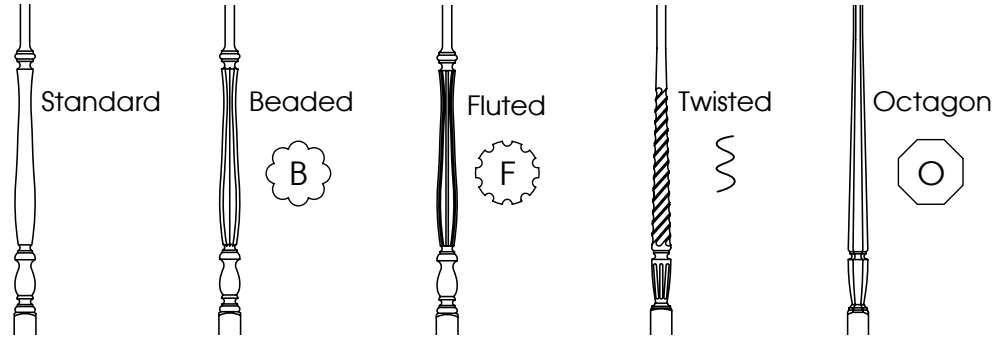

Options for Open Tread Stairways

Standard

7028 Trim Brackets

7029 Trim Brackets

Your Design

Design Choices

Choose the Look

Wood Baluster Options:

Aesthetic Options:

Square Top Balusters

Pin Top Balusters

Horizontal Infill

Design Choices

Iron Baluster Options:

Solid Square	Hollow Square	Solid Round	Hollow Round
			

1/2" Balusters