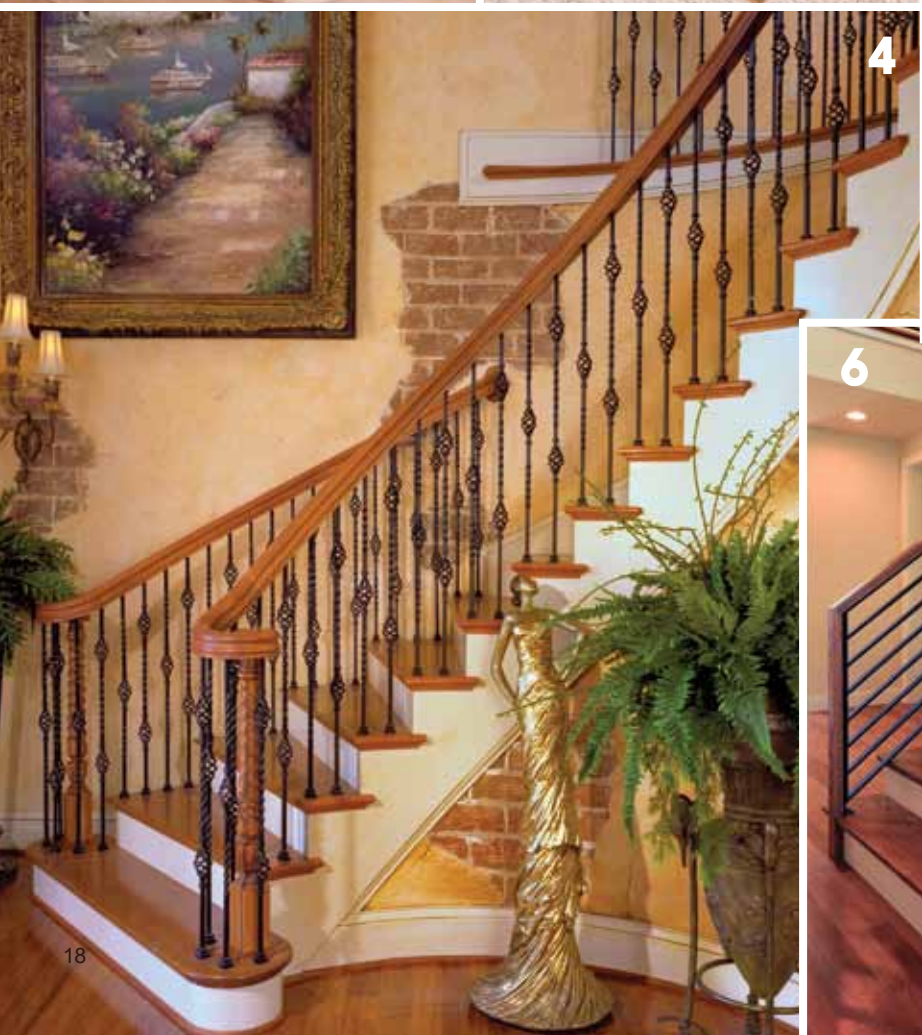

Photo Portfolio

1

1 LIH-HOLPLA44 Iron Balusters with LI-ALAK01 Adjustable Knuckles, LI-ALM06 & LI-ALPSH02 Collars, LJ-4050 Newel, LJ-6010 Handrail and LJ-7030 Volute.

2 CABLE-SS Cable, CL-MFTGS & CR-MFTGS Cable Fittings, CR-310U-36, CL-310DR-36, CL-310-36 Newels and 684 Handrail

3

3 LI-9044, LI-30544 & LI-30844 Iron Balusters, LJ-4391 Box Newels with LJ-9203 Decorative Picture Frame Kits and LJ-6701 Handrail.

4 LI-1BASK44, LI-2BASK44 Iron Balusters, LJT-3010 Newels, LJ-6519B Bending Handrail and Custom French Twist Volutes.

5 LI-40144, LJ-40244 & LI-PLA44 Iron Balusters with LI-ALM06 Shoes

6