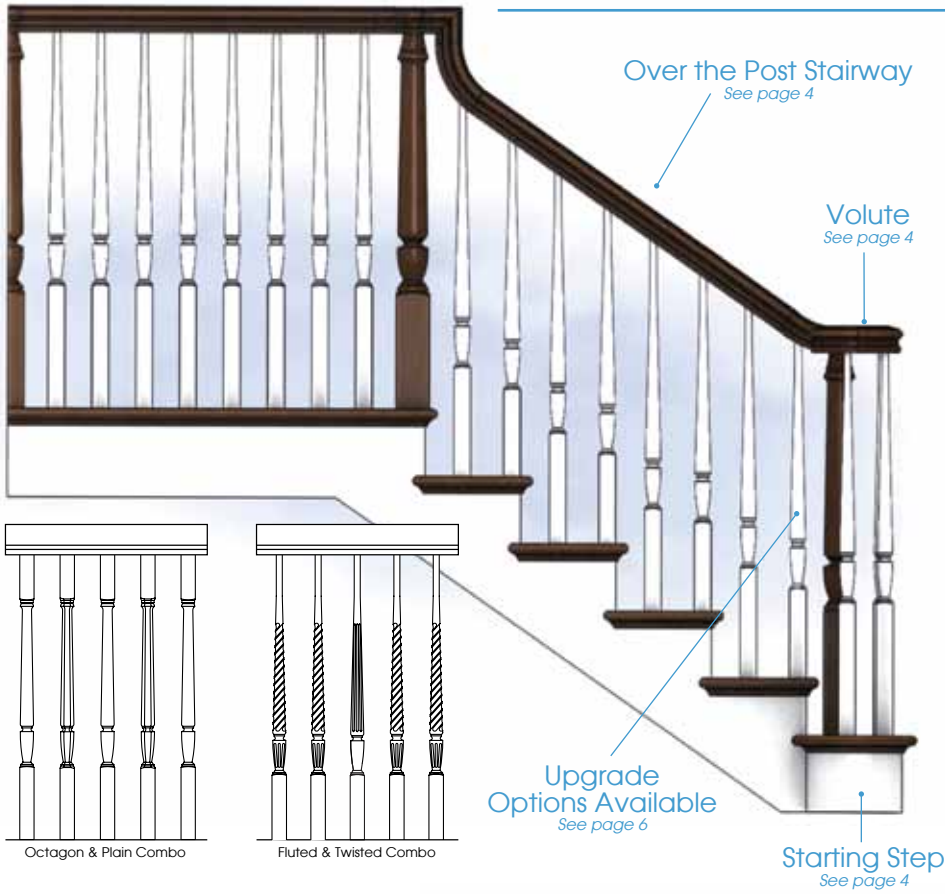

Regent Collection

See page 27