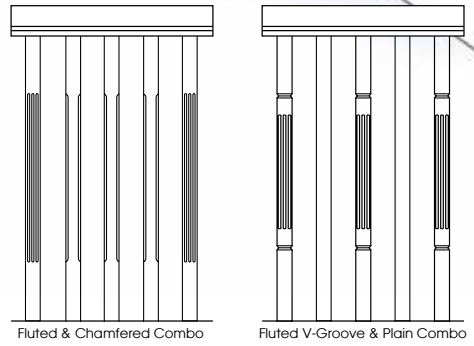

LJP-3940

Over the Post

Post to Post

Gooseneck Option
See page 4

Aesthetic Alignment Options
See page 6

Beaded & Plain Combo

Fluted & Plain Combo

Regent Collection

See page 27

Honeycomb Collection

See page 23

Explore the Options

Clean/Heirloom Collections

See pages 24-25

Horizon Collection

See page 21