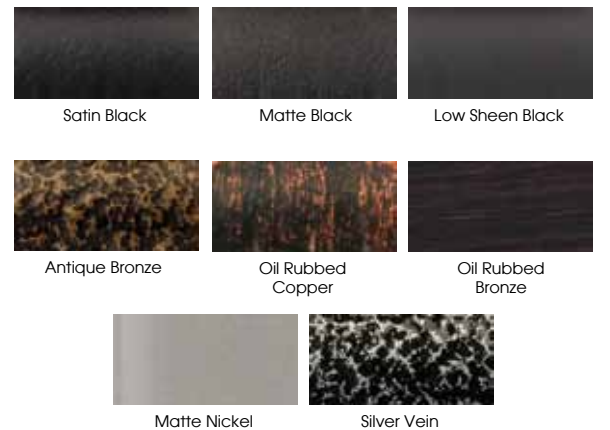

Start Here

Note: Our wood products are not available pre-finished.

Popular Stain Colors for Any Home

Benjamin Moore & Co.® Lenmar® Wiping Stains represented on oak and maple

Top Paint Colors to Inspire

Selected from Benjamin Moore & Co.® Color Trends Pallet

L.J. Smith Wood Species Options

Samples shown below are clear coated for illustrative purposes only

L.J. Smith Iron Finishes Pallet

Select from these popular L.J. Smith finishes

Note: Due to variations in the printing process, the swatches shown above may vary slightly from colors of actual product.