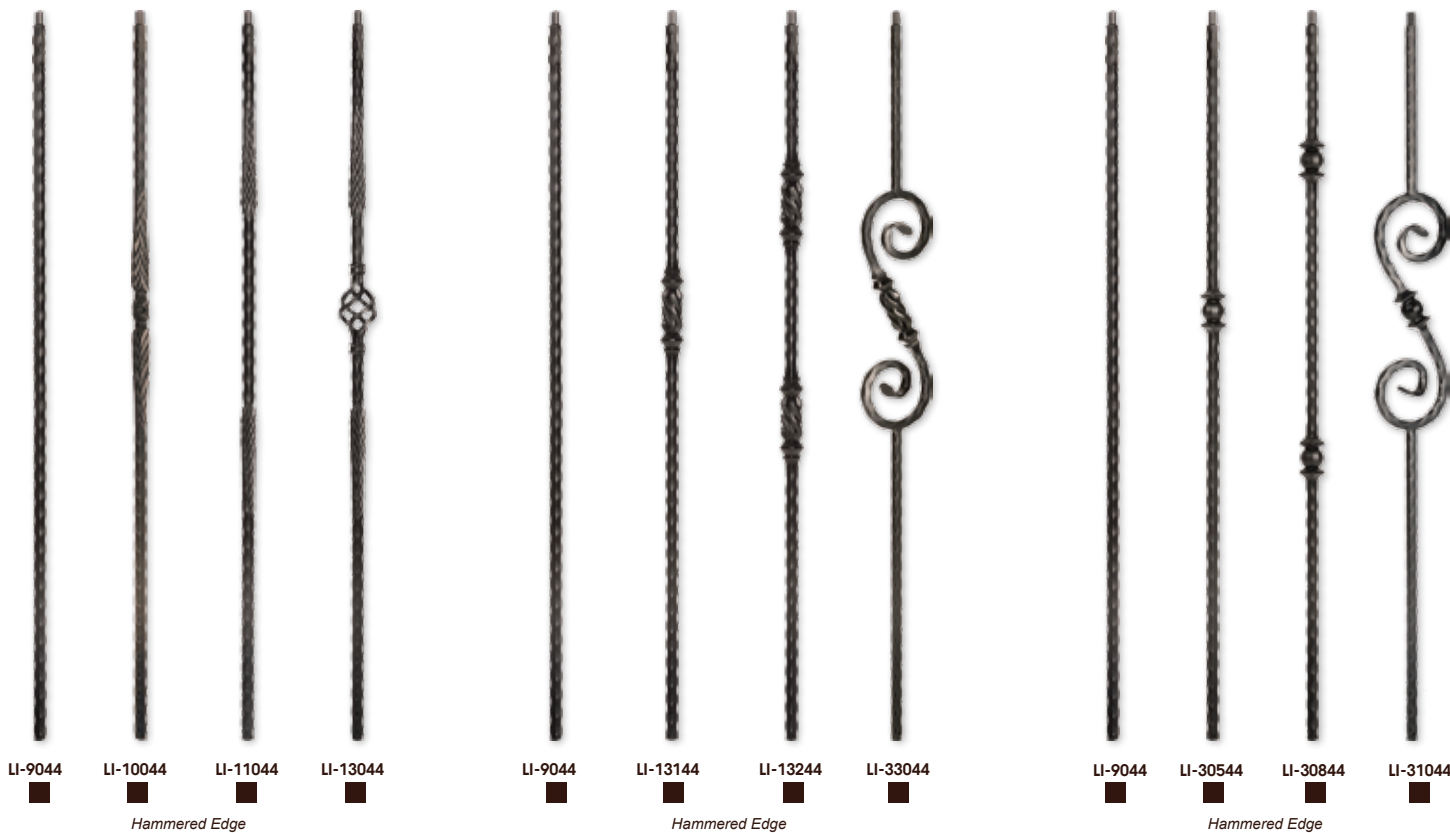

Ribbon Collection

Hoop Collection

Feather

Honeycomb

Pommel

Standard Style Options

Heirloom Collection

LJ-4092