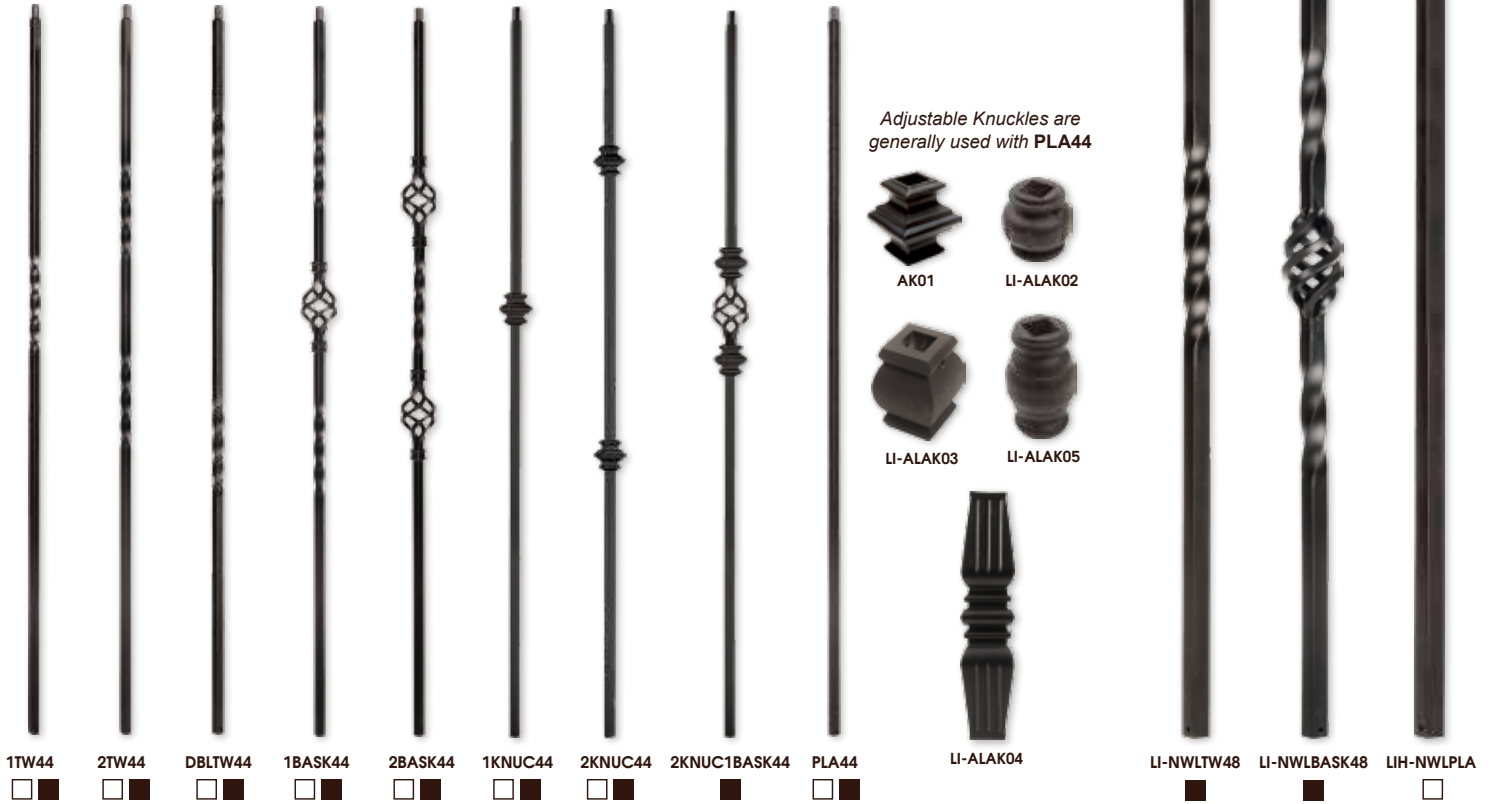

Standard Style Options

Horizon Collection

All Iron collections can be used with any non-plowed handrail