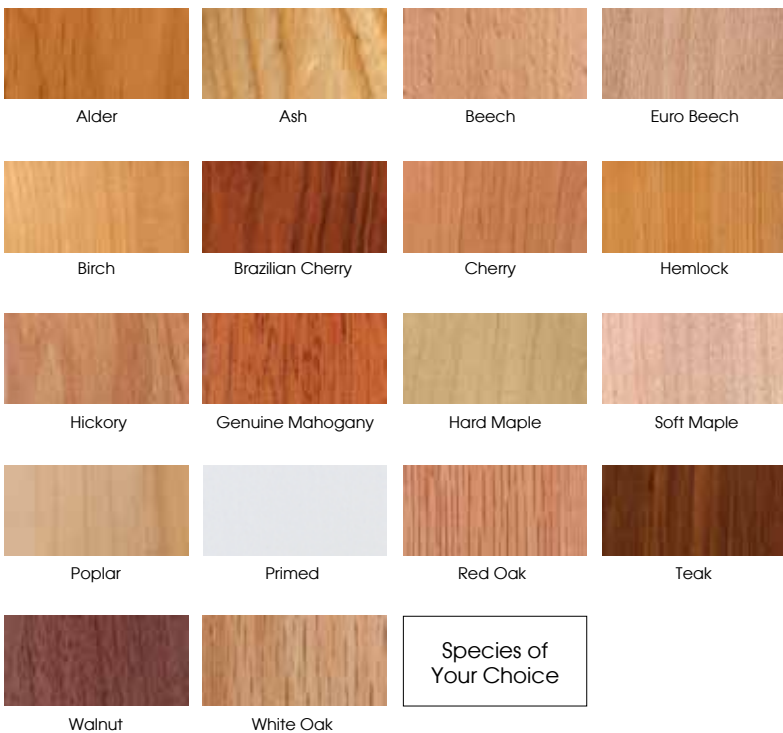

Start Here

Note: Our wood products are not available pre-finished.

Popular Stain Colors for Any Home

Benjamin Moore & Co.® Lenmar® Wiping Stains represented on oak and maple

Top Paint Colors to Inspire

Selected from Benjamin Moore & Co.® Color Trends Pallet

L.J. Smith Wood Species Options

Samples shown below are clear coated for illustrative purposes only

L.J. Smith Iron Finishes Pallet

Select from these popular L.J. Smith finishes

Note: Due to variations in the printing process, the swatches shown above may vary slightly from colors of actual product.