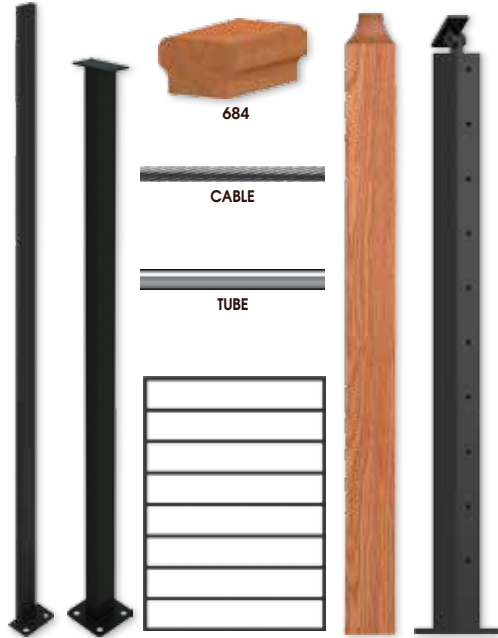

Tapered Box Newel

LJ-4091TP

Tapered Box Newel

LJ-9012 (Cap)

LJ-4000SQ-PRG

LJF-4091NC-PRG

LJF-4091NC-PRG

The handrails to the right can be used with any of the **Pin Top** balusters in the Clean and Harbor Collections. **Square Top** balusters require plowed handrail.

Clean Collection

LJ-5360 S-5360 LJF-5360 LJC-5360 LJ-5360V LJF-5360V LJC-5360V LJ-5370 LJF-5370
 Fluted Chamfered Fluted Chamfered Fluted

LJ-4000 Series LJF-4000 Series LJC-4000 Series
 Fluted Chamfered

Linear

Panel Posts and Spacer Newels PANEL 400 Series (for cable & tube) 300 Series (for cable)

Harbor Collection

LJB-2915 LJF-2915 LJP-2915 LJB-2905 LJF-2905 LJP-2905 LJB-3910 LJF-3910 LJP-3910 LJB-3940 LJF-3940 LJP-3940
 Beaded Fluted Beaded Fluted Beaded Beaded Fluted Beaded Fluted Beaded Fluted