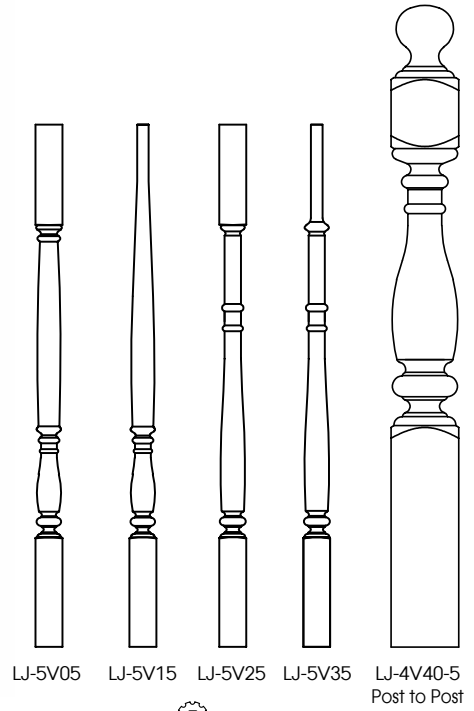

Colony Collection

See page 26