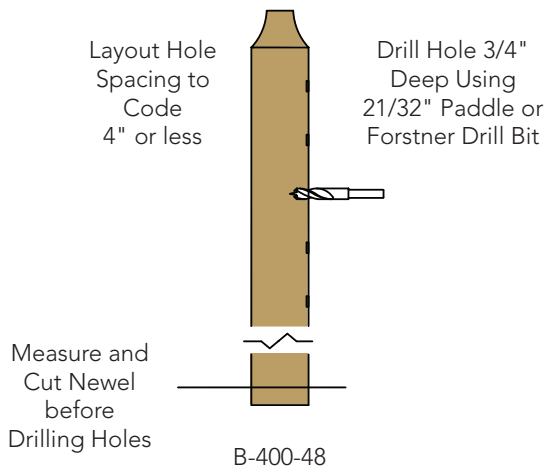

WOOD NEWEL DRILLING GUIDE FOR 5/8" TUBE

Rake Application

Rake Center Application

Level Application

Level Center Application