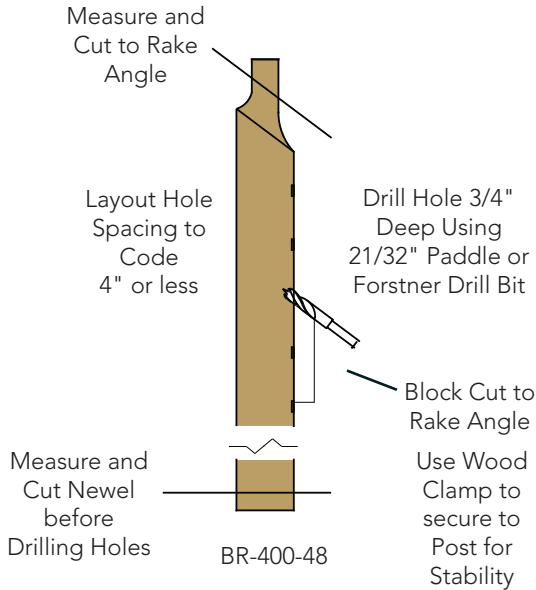

WOOD NEWEL DRILLING GUIDE FOR 5/8" TUBE

Rake Application

Rake Center Application

Level Application

Level Center Application