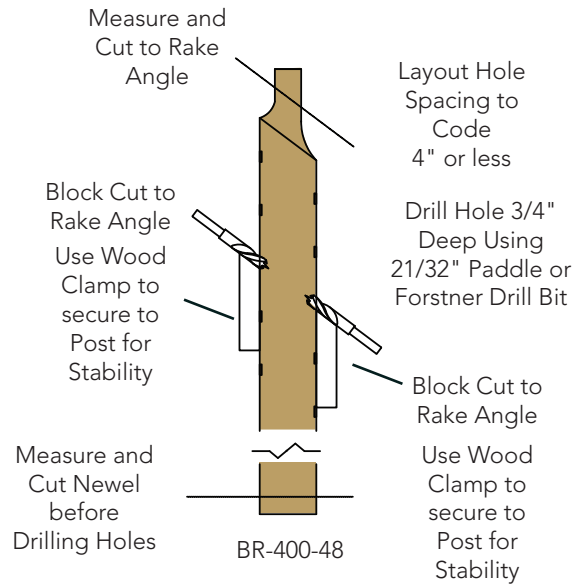

WOOD NEWEL DRILLING GUIDE FOR 5/8" TUBE

Rake Application

Rake Center Application

Level Application

Level Center Application