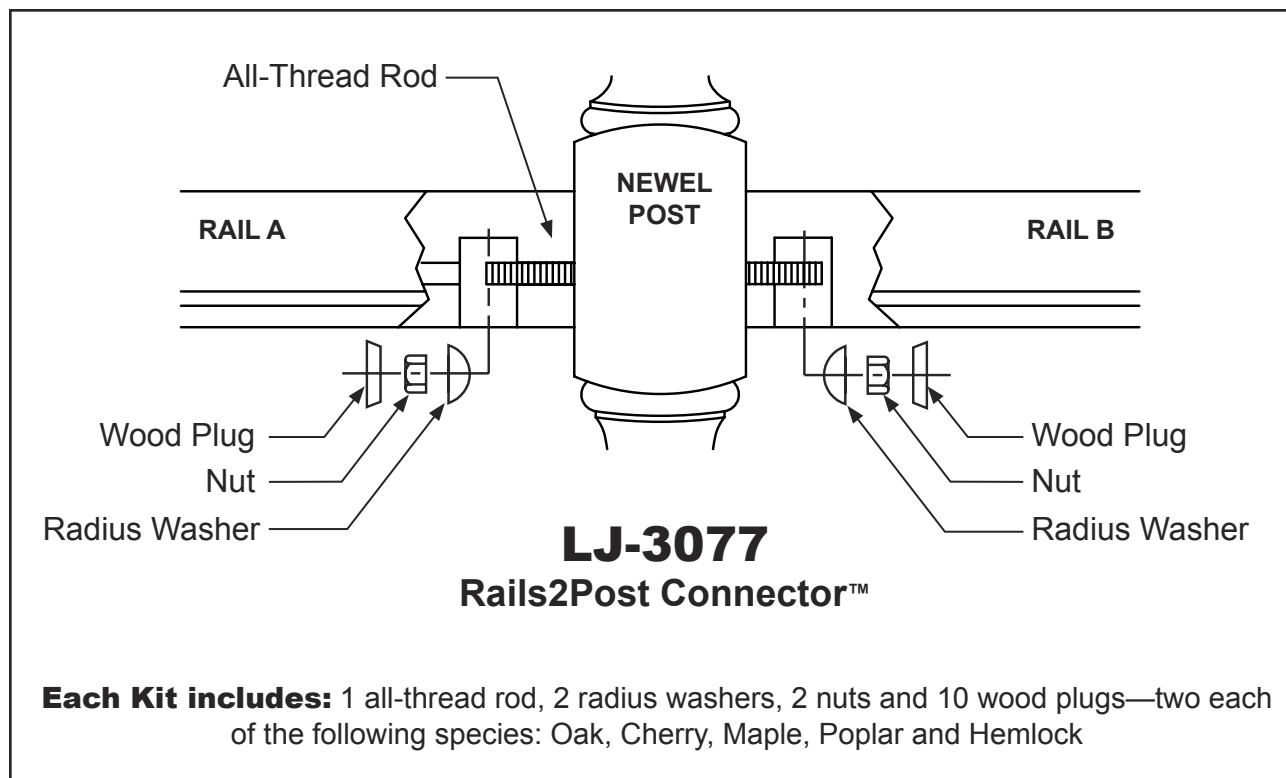

# **Introduces A New Handrail Assembly Hardware Kit....**

The L.J. Smith **Rails2Post Connector™** (LJ-3077) improves the connection of two rails to a post to post newel on a level run. This kit provides a quicker and stronger installation than rail bolts and is simple to use when a “flush-mount” application exists. It is designed to be used with 3”, 3¼” and 3½” newel posts.